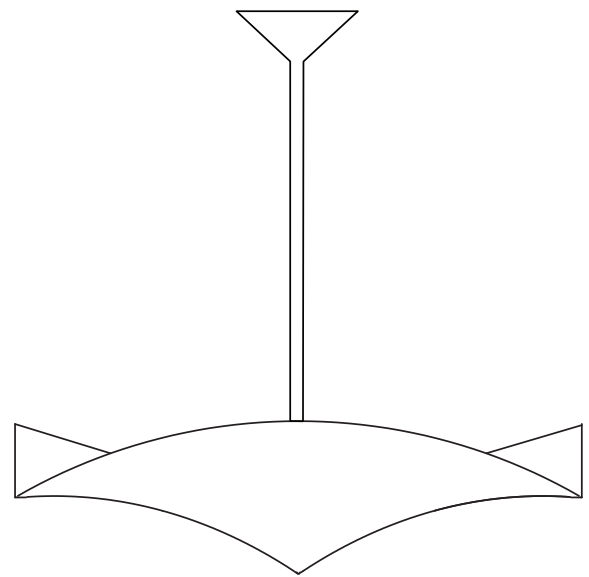

STEPHEN ANTONSON

by hand

Four Arches Pendant

MATERIALS

Hand sculpted plaster
Brushed plaster finish

LAMPING

Candelabra upright sockets, 4 bulbs
60 Watt Max per bulb

CERTIFICATIONS

UL / CE

DIMENSIONS

Height: 31in / 101.6cm
Width & Depth: 26in / 66.04cm
Includes 24in / 60.96cm plastered stem

WEIGHT

Approx. 15lbs / 6.8kg

CANOPY

Ø6 in / 15.24cm

LEAD TIME

18-20 weeks

Custom dimensions available

FEATURES

Fully Dimmable
Shipped assembled

31

Top