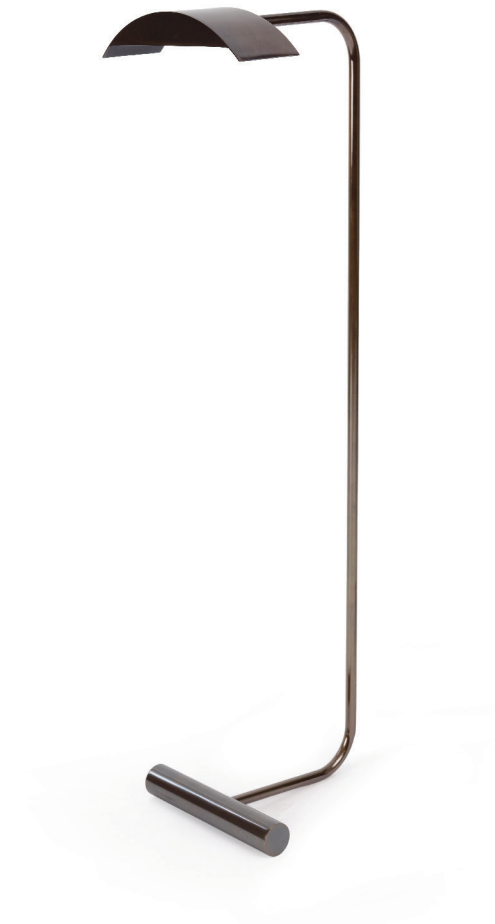

LIAIGRE

LIGHTING
Floor Lamp

CL4 Floor Lamp

L20-083

Metal floor lamp with round metal floor weight and arched, adjustable metal shade.

Dimensions:
9W x 11.5D x 37H (23cm x 29cm x 94cm)

FOB: Long Island City, NY