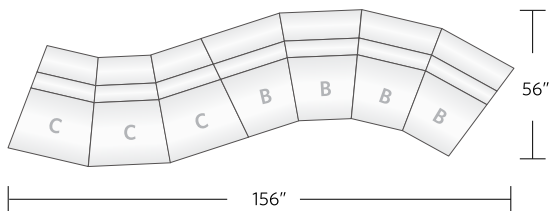

4122
WIDE FRONT / NARROW BACK OTTOMAN

W: 25 D: 20 H: 17
COM: 2 YDS
COL: 40 SQ FT

4110
WIDE FRONT / NARROW BACK LOUNGE

W: 25 D: 34.5 H: 29
SEAT HEIGHT: 18
COM: 6 YDS
COL: 119 SQ FT
PILLOW: 1.5 YDS/30 SQ FT

4118
LEFT CORNER SIDE LOUNGE

W: 39 D: 34.5 H: 29
SEAT HEIGHT: 18
COM: 6 YDS
COL: 119 SQ FT
PILLOW: 1.5 YDS/30 SQ FT

4124
SQUARE OTTOMAN

W: 25 D: 20 H: 17
COM: 2 YDS
COL: 40 SQ FT

STRAIGHT CONFIGURATION - (5 PIECE)

COM: BODY: 30 YARDS, PILLOW: 7.5 YARDS
COL: BODY: 595 SQ FT, PILLOW: 150 SQ FT

CURVE CONFIGURATION - (6 PIECE)

COM: BODY: 36 YARDS, PILLOW: 9 YARDS
COL: BODY: 714 SQ FT, PILLOW: 180 SQ FT

SNAKE CONFIGURATION - (7 PIECE)

COM: BODY: 42 YARDS, PILLOW: 10.5 YARDS
COL: BODY: 833 SQ FT, PILLOW: 210 SQ FT

CORNER CONFIGURATION - (5 PIECE)

COM: BODY: 30 YARDS, PILLOW: 7.5 YARDS
COL: BODY: 595 SQ FT, PILLOW: 150 SQ FT

CUSTOM CONFIGURATIONS AVAILABLE