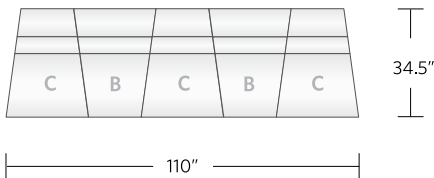

W: 25 D: 34.5 H: 29
SEAT HEIGHT: 18
COM: 6 YDS
COL: 119 SQ FT
PILLOW: 1.5 YDS/30 SQ FT

4116
RIGHT CORNER SIDE LOUNGE

W: 39 D: 34.5 H: 29
SEAT HEIGHT: 18
COM: 6 YDS
COL: 119 SQ FT
PILLOW: 1.5 YDS/30 SQ FT

4122
WIDE FRONT / NARROW BACK OTTOMAN

W: 25 D: 20 H: 17
COM: 2 YDS
COL: 40 SQ FT

4110
WIDE FRONT / NARROW BACK LOUNGE

W: 25 D: 34.5 H: 29
SEAT HEIGHT: 18
COM: 6 YDS
COL: 119 SQ FT
PILLOW: 1.5 YDS/30 SQ FT

4118
LEFT CORNER SIDE LOUNGE

W: 39 D: 34.5 H: 29
SEAT HEIGHT: 18
COM: 6 YDS
COL: 119 SQ FT
PILLOW: 1.5 YDS/30 SQ FT

4124
SQUARE OTTOMAN

W: 25 D: 20 H: 17
COM: 2 YDS
COL: 40 SQ FT

STRAIGHT CONFIGURATION - (5 PIECE)