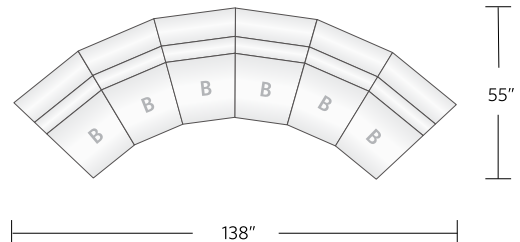

4122
WIDE FRONT / NARROW BACK OTTOMAN

W: 25 D: 20 H: 17
COM: 2 YDS
COL: 40 SQ FT

4110
WIDE FRONT / NARROW BACK LOUNGE

W: 25 D: 34.5 H: 29
SEAT HEIGHT: 18
COM: 6 YDS
COL: 119 SQ FT
PILLOW: 1.5 YDS/30 SQ FT

4118
LEFT CORNER SIDE LOUNGE

W: 39 D: 34.5 H: 29
SEAT HEIGHT: 18
COM: 6 YDS
COL: 119 SQ FT
PILLOW: 1.5 YDS/30 SQ FT

4124
SQUARE OTTOMAN

W: 25 D: 20 H: 17
COM: 2 YDS
COL: 40 SQ FT

STRAIGHT CONFIGURATION - (5 PIECE)

COM: BODY: 30 YARDS, PILLOW: 7.5 YARDS
COL: BODY: 595 SQ FT, PILLOW: 150 SQ FT

CURVE CONFIGURATION - (6 PIECE)

COM: BODY: 36 YARDS, PILLOW: 9 YARDS
COL: BODY: 714 SQ FT, PILLOW: 180 SQ FT

SNAKE CONFIGURATION - (7 PIECE)

COM: BODY: 42 YARDS, PILLOW: 10.5 YARDS
COL: BODY: 833 SQ FT, PILLOW: 210 SQ FT

CORNER CONFIGURATION - (5 PIECE)

COM: BODY: 30 YARDS, PILLOW: 7.5 YARDS
COL: BODY: 595 SQ FT, PILLOW: 150 SQ FT

CUSTOM CONFIGURATIONS AVAILABLE