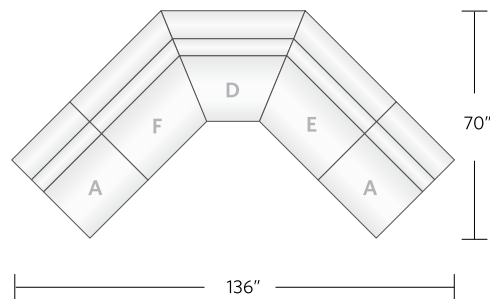

W: 25 D: 34.5 H: 29
SEAT HEIGHT: 18
COM: 6 YDS
COL: 119 SQ FT
PILLOW: 1.5 YDS/30 SQ FT

4116
RIGHT CORNER SIDE LOUNGE

W: 39 D: 34.5 H: 29
SEAT HEIGHT: 18
COM: 6 YDS
COL: 119 SQ FT
PILLOW: 1.5 YDS/30 SQ FT

4118
LEFT CORNER SIDE LOUNGE

W: 39 D: 34.5 H: 29
SEAT HEIGHT: 18
COM: 6 YDS
COL: 119 SQ FT
PILLOW: 1.5 YDS/30 SQ FT

4124
SQUARE OTTOMAN

W: 25 D: 20 H: 17
COM: 2 YDS
COL: 40 SQ FT

STRAIGHT CONFIGURATION - (5 PIECE)

COM: BODY: 30 YARDS, PILLOW: 7.5 YARDS
COL: BODY: 595 SQ FT, PILLOW: 150 SQ FT

CURVE CONFIGURATION - (6 PIECE)

COM: BODY: 36 YARDS, PILLOW: 9 YARDS
COL: BODY: 714 SQ FT, PILLOW: 180 SQ FT

SNAKE CONFIGURATION - (7 PIECE)

COM: BODY: 42 YARDS, PILLOW: 10.5 YARDS
COL: BODY: 833 SQ FT, PILLOW: 210 SQ FT

CORNER CONFIGURATION - (5 PIECE)

COM: BODY: 30 YARDS, PILLOW: 7.5 YARDS
COL: BODY: 595 SQ FT, PILLOW: 150 SQ FT

CUSTOM CONFIGURATIONS AVAILABLE