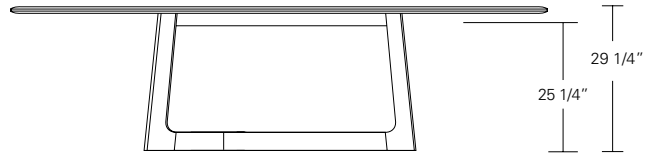

KEMIZO TABLE

96W x 42D x 29H

Shown in Terra Walnut.

The Kemizo Table base features a main diagonal stretcher with angled offset legs. The profiled edges and radii soften the angular form of the table base. This streamlined all wood version has a compelling double profiled table top edge. Available with an optional metal inlay and in fixed or extension versions.

Kemizo Table

- 72" W x 42" D x 29" H
- 84" W x 42" D x 29" H
- 96" W x 42" D x 29" H
- 108" W x 42" D x 29" H
- 120" W x 48" D x 29" H

Kemizo Extension Table

- 72" W (104" w/two 16" leaves) x 42" D x 29 1/4" H
- 84" W (120" w/two 18" leaves) x 42" D x 29 1/4" H
- 96" W (132" w/two 18" leaves) x 42" D x 29 1/4" H
- 108" W (144" w/two 18" leaves) x 42" D x 29 1/4" H
- 120" W (156" w/two 18" leaves) x 48" D x 29 1/4" H