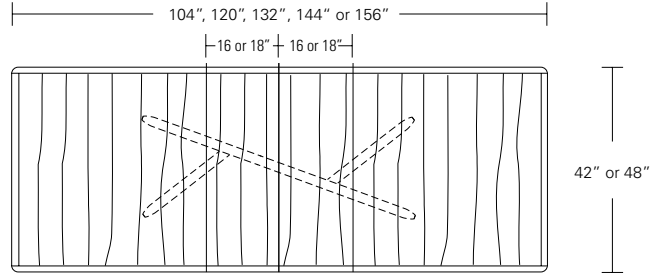

KEMIZO TABLE

96W x 42D x 29H

Shown in Terra Walnut.

The Kemizo Table base features a main diagonal stretcher with angled offset legs. The profiled edges and radii soften the angular form of the table base. This streamlined all wood version has a compelling double profiled table top edge. Available with an optional metal inlay and in fixed or extension versions.

Kemizo Table

- 72" W x 42" D x 29" H
- 84" W x 42" D x 29" H
- 96" W x 42" D x 29" H
- 108" W x 42" D x 29" H
- 120" W x 48" D x 29" H

Kemizo Extension Table

- 72" W (104" w/two 16" leaves) x 42" D x 29 1/4" H
- 84" W (120" w/two 18" leaves) x 42" D x 29 1/4" H
- 96" W (132" w/two 18" leaves) x 42" D x 29 1/4" H
- 108" W (144" w/two 18" leaves) x 42" D x 29 1/4" H
- 120" W (156" w/two 18" leaves) x 48" D x 29 1/4" H