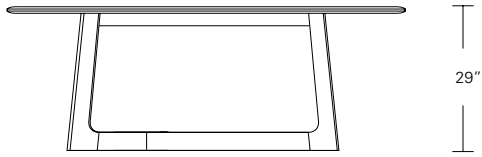

KEMIZO TABLE

96W x 42D x 29H

Shown in Terra Walnut.

The Kemizo Table base features a main diagonal stretcher with angled offset legs. The profiled edges and radii soften the angular form of the table base. This streamlined all wood version has a compelling double profiled table top edge. Available with an optional metal inlay and in fixed or extension versions.

Kemizo Table

- 72" W x 42" D x 29" H
- 84" W x 42" D x 29" H
- 96" W x 42" D x 29" H
- 108" W x 42" D x 29" H
- 120" W x 48" D x 29" H

Kemizo Extension Table

- 72" W (104" w/two 16" leaves) x 42" D x 29 1/4" H
- 84" W (120" w/two 18" leaves) x 42" D x 29 1/4" H
- 96" W (132" w/two 18" leaves) x 42" D x 29 1/4" H
- 108" W (144" w/two 18" leaves) x 42" D x 29 1/4" H
- 120" W (156" w/two 18" leaves) x 48" D x 29 1/4" H

Edge Detail Options:

Veneer top with solid wood profiled edges on top and bottom.

Veneer top with solid wood profiled edge on top and optional metal inlay on bottom.

DESCRIPTION	FINISH OPTIONS	
<p>Kemizo Table: Veneer top with solid wood edge. Solid wood base with levelers. Kemizo extension table with two standard leaves or two self-storing pivoting leaves.</p> <p>Inlay Options: Dark bronze, medium bronze, satin brass or satin aluminum.</p> <p>Custom Orders: Custom sizes, woods and finishes are available. Please request a price quotation.</p>	<p>Standard - Natural / Stained:</p> <p>Bronze Ash, Burnt Ash, Ebonized Ash, Grey Ash, Medium Mahogany, Oak, Bluff Oak, Ebonized Oak, Grey Oak, Fumed Oak, Walnut, Medium Walnut, Dark Walnut, Ebonized Walnut, Grey Walnut, Silver Walnut, Terra Walnut, Bronze Walnut, Claro Toned Walnut.</p>	<p>Premium - Cerused / Bleached:</p> <p>Bleached Ash, Cerused Grey Ash, Cerused Bronze Ash, Cerused Burnt Ash, Cerused Mahogany, Cerused Dark Mahogany, Bleached Walnut, Cerused Walnut, Cerused Grey Walnut, Cerused Silver Walnut, Cerused Bronze Walnut, Bleached Oak, Cerused Oak.</p>