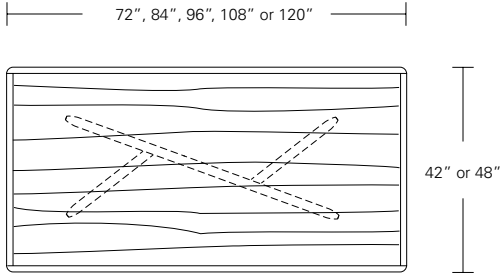

KEMIZO TABLE

96W x 42D x 29H

Shown in Terra Walnut.

The Kemizo Table base features a main diagonal stretcher with angled offset legs. The profiled edges and radii soften the angular form of the table base. This streamlined all wood version has a compelling double profiled table top edge. Available with an optional metal inlay and in fixed or extension versions.

Kemizo Table

- 72" W x 42" D x 29" H
- 84" W x 42" D x 29" H
- 96" W x 42" D x 29" H
- 108" W x 42" D x 29" H
- 120" W x 48" D x 29" H

Kemizo Extension Table

- 72" W (104" w/two 16" leaves) x 42" D x 29 1/4" H
- 84" W (120" w/two 18" leaves) x 42" D x 29 1/4" H
- 96" W (132" w/two 18" leaves) x 42" D x 29 1/4" H
- 108" W (144" w/two 18" leaves) x 42" D x 29 1/4" H
- 120" W (156" w/two 18" leaves) x 48" D x 29 1/4" H