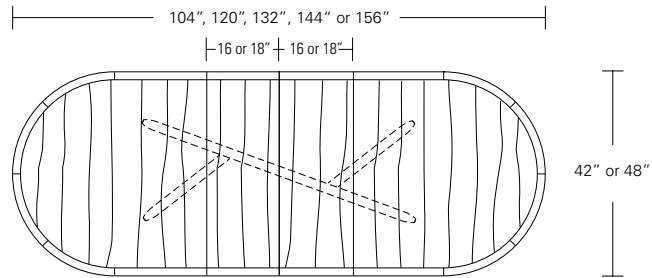

KEMIZO TABLE

96W x 42D x 29H

Shown in Terra Walnut.

The Kemizo Table base features a main diagonal stretcher with angled offset legs. The profiled edges and radii soften the angular form of the table base. This streamlined all wood version has a compelling double profiled table top edge. Available with an optional metal inlay and in fixed or extension versions.

Kemizo Table

- 72" W x 42" D x 29" H
- 84" W x 42" D x 29" H
- 96" W x 42" D x 29" H
- 108" W x 42" D x 29" H
- 120" W x 48" D x 29" H

Kemizo Extension Table

- 72" W (104" w/two 16" leaves) x 42" D x 29 1/4" H
- 84" W (120" w/two 18" leaves) x 42" D x 29 1/4" H
- 96" W (132" w/two 18" leaves) x 42" D x 29 1/4" H
- 108" W (144" w/two 18" leaves) x 42" D x 29 1/4" H
- 120" W (156" w/two 18" leaves) x 48" D x 29 1/4" H