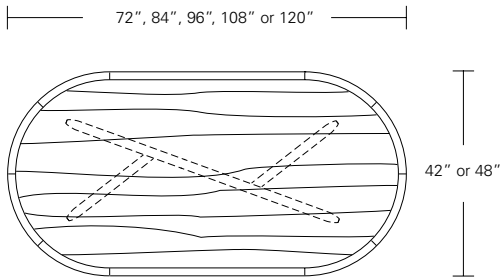

KEMIZO TABLE

96W x 42D x 29H

Shown in Terra Walnut.

The Kemizo Table base features a main diagonal stretcher with angled offset legs. The profiled edges and radii soften the angular form of the table base. This streamlined all wood version has a compelling double profiled table top edge. Available with an optional metal inlay and in fixed or extension versions.

Kemizo Table

- 72" W x 42" D x 29" H
- 84" W x 42" D x 29" H
- 96" W x 42" D x 29" H
- 108" W x 42" D x 29" H
- 120" W x 48" D x 29" H

Kemizo Extension Table

- 72" W (104" w/two 16" leaves) x 42" D x 29 1/4" H
- 84" W (120" w/two 18" leaves) x 42" D x 29 1/4" H
- 96" W (132" w/two 18" leaves) x 42" D x 29 1/4" H
- 108" W (144" w/two 18" leaves) x 42" D x 29 1/4" H
- 120" W (156" w/two 18" leaves) x 48" D x 29 1/4" H