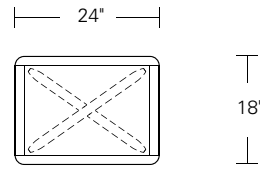

KEMIZO SIDE TABLE

24W x 18D x 24H

Shown in Walnut with optional Satin Brass Inlay.

The Kemizo Side Table features a diagonal base stretcher, rounded corners, and softened profiles. Shown with the optional metal inlay which follows the edges of the table top and base highlighting its linear form. Available in square, rectangular and round sizes, 32 wood finishes and 4 metal patinas.

KEMIZO SIDE TABLES

Round
20"W x 20"D x 22"H

Square
18"W x 18"D x 22"H

Rectangular
24"W x 18"D x 24"H

Round
24"W x 24"D x 24"H

Square
24"W x 24"D x 24"H

Rectangular
30"W x 22"D x 24"H

Edge Detail Options: