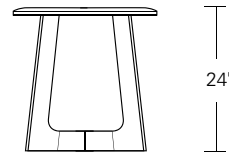

KEMIZO SIDE TABLE

24W x 18D x 24H

Shown in Walnut with optional Satin Brass Inlay.

The Kemizo Side Table features a diagonal base stretcher, rounded corners, and softened profiles. Shown with the optional metal inlay which follows the edges of the table top and base highlighting its linear form. Available in square, rectangular and round sizes, 32 wood finishes and 4 metal patinas.

KEMIZO SIDE TABLES

Round
20"W x 20"D x 22"H

Square
18"W x 18"D x 22"H

Rectangular
24"W x 18"D x 24"H

Round
24"W x 24"D x 24"H

Square
24"W x 24"D x 24"H

Rectangular
30"W x 22"D x 24"H

Edge Detail Options: