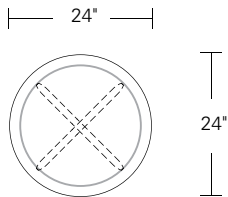

KEMIZO SIDE TABLE

24W x 18D x 24H

Shown in Walnut with optional Satin Brass Inlay.

The Kemizo Side Table features a diagonal base stretcher, rounded corners, and softened profiles. Shown with the optional metal inlay which follows the edges of the table top and base highlighting its linear form. Available in square, rectangular and round sizes, 32 wood finishes and 4 metal patinas.

KEMIZO SIDE TABLES

Round
20"W x 20"D x 22"H

Square
18"W x 18"D x 22"H

Rectangular
24"W x 18"D x 24"H

Round
24"W x 24"D x 24"H

Square
24"W x 24"D x 24"H

Rectangular
30"W x 22"D x 24"H

Edge Detail Options: