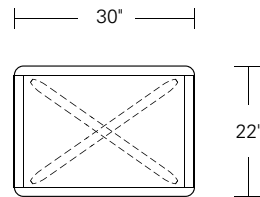

KEMIZO SIDE TABLE

24W x 18D x 24H

Shown in Walnut with optional Satin Brass Inlay.

The Kemizo Side Table features a diagonal base stretcher, rounded corners, and softened profiles. Shown with the optional metal inlay which follows the edges of the table top and base highlighting its linear form. Available in square, rectangular and round sizes, 32 wood finishes and 4 metal patinas.

KEMIZO SIDE TABLES

Round
20"W x 20"D x 22"H

Square
18"W x 18"D x 22"H

Rectangular
24"W x 18"D x 24"H

Round
24"W x 24"D x 24"H

Square
24"W x 24"D x 24"H

Rectangular
30"W x 22"D x 24"H

Edge Detail Options: