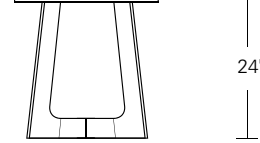

KEMIZO SIDE TABLE

24W x 18D x 24H

Shown in Walnut with optional Satin Brass Inlay.

The Kemizo Side Table features a diagonal base stretcher, rounded corners, and softened profiles. Shown with the optional metal inlay which follows the edges of the table top and base highlighting its linear form. Available in square, rectangular and round sizes, 32 wood finishes and 4 metal patinas.

KEMIZO SIDE TABLES

Round
20"W x 20"D x 22"H

Square
18"W x 18"D x 22"H

Rectangular
24"W x 18"D x 24"H

Round
24"W x 24"D x 24"H

Square
24"W x 24"D x 24"H

Rectangular
30"W x 22"D x 24"H

Edge Detail Options: