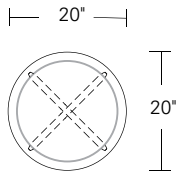

KEMIZO SIDE TABLE

24W x 18D x 24H

Shown in Walnut with optional Satin Brass Inlay.

The Kemizo Side Table features a diagonal base stretcher, rounded corners, and softened profiles. Shown with the optional metal inlay which follows the edges of the table top and base highlighting its linear form. Available in square, rectangular and round sizes, 32 wood finishes and 4 metal patinas.

KEMIZO SIDE TABLES

Round
20"W x 20"D x 22"H

Square
18"W x 18"D x 22"H

Rectangular
24"W x 18"D x 24"H

Round
24"W x 24"D x 24"H

Square
24"W x 24"D x 24"H

Rectangular
30"W x 22"D x 24"H

Edge Detail Options: