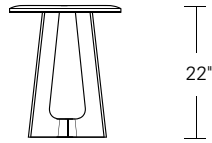

KEMIZO SIDE TABLE

24W x 18D x 24H

Shown in Walnut with optional Satin Brass Inlay.

The Kemizo Side Table features a diagonal base stretcher, rounded corners, and softened profiles. Shown with the optional metal inlay which follows the edges of the table top and base highlighting its linear form. Available in square, rectangular and round sizes, 32 wood finishes and 4 metal patinas.

KEMIZO SIDE TABLES

Round
20"W x 20"D x 22"H

Square
18"W x 18"D x 22"H

Rectangular
24"W x 18"D x 24"H

Round
24"W x 24"D x 24"H

Square
24"W x 24"D x 24"H

Rectangular
30"W x 22"D x 24"H

Edge Detail Options: