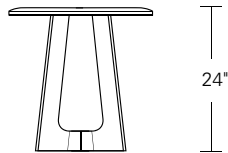

KEMIZO SIDE TABLE

24W x 18D x 24H

Shown in Walnut with optional Satin Brass Inlay.

The Kemizo Side Table features a diagonal base stretcher, rounded corners, and softened profiles. Shown with the optional metal inlay which follows the edges of the table top and base highlighting its linear form. Available in square, rectangular and round sizes, 32 wood finishes and 4 metal patinas.

KEMIZO SIDE TABLES

Round
20"W x 20"D x 22"H

Square
18"W x 18"D x 22"H

Rectangular
24"W x 18"D x 24"H

Round
24"W x 24"D x 24"H

Square
24"W x 24"D x 24"H

Rectangular
30"W x 22"D x 24"H

Edge Detail Options: