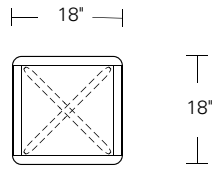

KEMIZO SIDE TABLE

24W x 18D x 24H

Shown in Walnut with optional Satin Brass Inlay.

The Kemizo Side Table features a diagonal base stretcher, rounded corners, and softened profiles. Shown with the optional metal inlay which follows the edges of the table top and base highlighting its linear form. Available in square, rectangular and round sizes, 32 wood finishes and 4 metal patinas.

KEMIZO SIDE TABLES

Round
20"W x 20"D x 22"H

Square
18"W x 18"D x 22"H

Rectangular
24"W x 18"D x 24"H

Round
24"W x 24"D x 24"H

Square
24"W x 24"D x 24"H

Rectangular
30"W x 22"D x 24"H

Edge Detail Options: