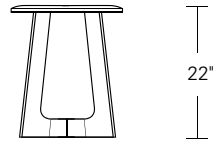

KEMIZO SIDE TABLE

24W x 18D x 24H

Shown in Walnut with optional Satin Brass Inlay.

The Kemizo Side Table features a diagonal base stretcher, rounded corners, and softened profiles. Shown with the optional metal inlay which follows the edges of the table top and base highlighting its linear form. Available in square, rectangular and round sizes, 32 wood finishes and 4 metal patinas.

KEMIZO SIDE TABLES

Round
20"W x 20"D x 22"H

Square
18"W x 18"D x 22"H

Rectangular
24"W x 18"D x 24"H

Round
24"W x 24"D x 24"H

Square
24"W x 24"D x 24"H

Rectangular
30"W x 22"D x 24"H

Edge Detail Options: