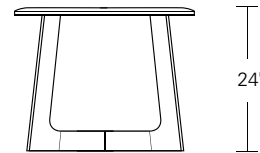

KEMIZO SIDE TABLE

24W x 18D x 24H

Shown in Walnut with optional Satin Brass Inlay.

The Kemizo Side Table features a diagonal base stretcher, rounded corners, and softened profiles. Shown with the optional metal inlay which follows the edges of the table top and base highlighting its linear form. Available in square, rectangular and round sizes, 32 wood finishes and 4 metal patinas.

KEMIZO SIDE TABLES

Round
20"W x 20"D x 22"H

Square
18"W x 18"D x 22"H

Rectangular
24"W x 18"D x 24"H

Round
24"W x 24"D x 24"H

Square
24"W x 24"D x 24"H

Rectangular
30"W x 22"D x 24"H

Edge Detail Options: