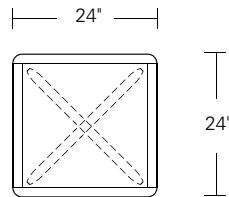

KEMIZO SIDE TABLE

24W x 18D x 24H

Shown in Walnut with optional Satin Brass Inlay.

The Kemizo Side Table features a diagonal base stretcher, rounded corners, and softened profiles. Shown with the optional metal inlay which follows the edges of the table top and base highlighting its linear form. Available in square, rectangular and round sizes, 32 wood finishes and 4 metal patinas.

KEMIZO SIDE TABLES

Round
20"W x 20"D x 22"H

Square
18"W x 18"D x 22"H

Rectangular
24"W x 18"D x 24"H

Round
24"W x 24"D x 24"H

Square
24"W x 24"D x 24"H

Rectangular
30"W x 22"D x 24"H

Edge Detail Options: