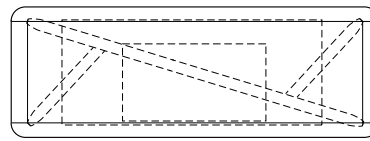

**KEMIZO CONSOLE**

**60 W x 18 D x 32 H**

Shown in Grey Ash with optional Satin Aluminum inlay.

The Kemizo Console features a diagonal base stretcher with intersecting legs, rounded corners, and softened profiles. This streamlined version includes a lightly scaled top with an optional metal inlay outlining the table top, legs and base. Available with an optional recessed drawer and apron detail.

16" or 18"

54, 60", 72" or 84"

54, 60", 72" or 84"

32"

shown with optional drawer and apron

- 54" W x 16" D x 32" H
- 60" W x 18" D x 32" H
- 72" W x 18" D x 32" H
- 84" W x 18" D x 32" H

**Edge Detail Options:**