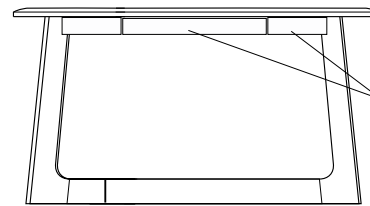

**KEMIZO CONSOLE**

**60 W x 18 D x 32 H**

Shown in Grey Ash with optional Satin Aluminum inlay.

The Kemizo Console features a diagonal base stretcher with intersecting legs, rounded corners, and softened profiles. This streamlined version includes a lightly scaled top with an optional metal inlay outlining the table top, legs and base. Available with an optional recessed drawer and apron detail.

16" or 18"

54, 60", 72" or 84"

54, 60", 72" or 84"

32"

shown with optional drawer and apron

- 54" W x 16" D x 32" H
- 60" W x 18" D x 32" H
- 72" W x 18" D x 32" H
- 84" W x 18" D x 32" H

**Edge Detail Options:**