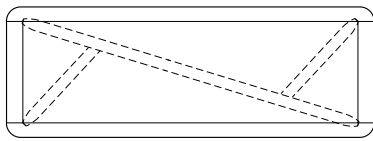

**KEMIZO CONSOLE**

**60 W x 18 D x 32 H**

Shown in Grey Ash with optional Satin Aluminum inlay.

The Kemizo Console features a diagonal base stretcher with intersecting legs, rounded corners, and softened profiles. This streamlined version includes a lightly scaled top with an optional metal inlay outlining the table top, legs and base. Available with an optional recessed drawer and apron detail.

16" or 18"

54, 60", 72" or 84"

54, 60", 72" or 84"

32"

shown with optional drawer and apron

- 54" W x 16" D x 32" H
- 60" W x 18" D x 32" H
- 72" W x 18" D x 32" H
- 84" W x 18" D x 32" H

**Edge Detail Options:**