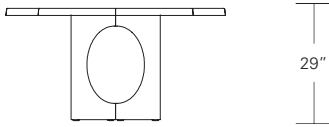

CAMEO ROUND EXTENSION TABLE

60W x 60D x 29H
(84" w/1 LEAF, 108" w/2 LEAVES)

Shown in Fumed Oak with Dark Bronze metal inlay.

The Cameo Round Extension Table features a graphic geometric base design that forms two intersecting circles. The base splits to accommodate one or two 24" leaves. Cameos are available in several shapes, sizes, and in fixed or extension versions. A wide range of wood finishes and metal inlay options offer endless variations.

CAMEO ROUND & SQUARE TABLE

29"

25 1/2" 29 1/4"

72", 78", 84", 90" or 96"

96", 102", 108", 114" or 120"

42", 48", 54",
60", 66" or 72"

Cameo Round Table

42"W x 42"D x 29"H
48"W x 48"D x 29"H
54"W x 54"D x 29"H
60"W x 60"D x 29"H
66"W x 66"D x 29"H
72"W x 72"D x 29"H

Round Extension Table (split base with one leaf)

48"W (72" w/one 24" leaf) x 48"D x 29 1/4"H
54"W (78" w/one 24" leaf) x 54"D x 29 1/4"H
60"W (84" w/one 24" leaf) x 60"D x 29 1/4"H
66"W (90" w/one 24" leaf) x 66"D x 29 1/4"H
72"W (96" w/one 24" leaf) x 72"D x 29 1/4"H

Round Extension Table (split base with two leaves)

48"W (96" w/two 24" leaves) x 48"D x 29 1/4"H
54"W (102" w/two 24" leaves) x 54"D x 29 1/4"H
60"W (108" w/two 24" leaves) x 60"D x 29 1/4"H
66"W (114" w/two 24" leaves) x 66"D x 29 1/4"H
72"W (120" w/two 24" leaves) x 72"D x 29 1/4"H