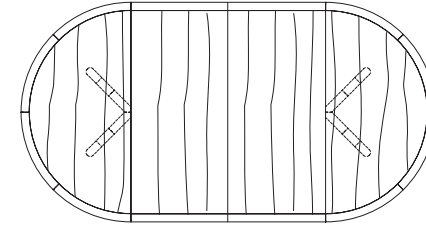

CAMEO ROUND EXTENSION TABLE

60W x 60D x 29H
(84" w/1 LEAF, 108" w/2 LEAVES)

Shown in Fumed Oak with Dark Bronze metal inlay.

The Cameo Round Extension Table features a graphic geometric base design that forms two intersecting circles. The base splits to accommodate one or two 24" leaves. Cameos are available in several shapes, sizes, and in fixed or extension versions. A wide range of wood finishes and metal inlay options offer endless variations.

CAMEO ROUND & SQUARE TABLE

29"

25 1/2" 29 1/4"

72", 78", 84", 90" or 96"

96", 102", 108", 114" or 120"

42", 48", 54",
60", 66" or 72"

Cameo Round Table

42"W x 42"D x 29"H
48"W x 48"D x 29"H
54"W x 54"D x 29"H
60"W x 60"D x 29"H
66"W x 66"D x 29"H
72"W x 72"D x 29"H

Round Extension Table (split base with one leaf)

48"W (72" w/one 24" leaf) x 48"D x 29 1/4"H
54"W (78" w/one 24" leaf) x 54"D x 29 1/4"H
60"W (84" w/one 24" leaf) x 60"D x 29 1/4"H
66"W (90" w/one 24" leaf) x 66"D x 29 1/4"H
72"W (96" w/one 24" leaf) x 72"D x 29 1/4"H

Round Extension Table (split base with two leaves)

48"W (96" w/two 24" leaves) x 48"D x 29 1/4"H
54"W (102" w/two 24" leaves) x 54"D x 29 1/4"H
60"W (108" w/two 24" leaves) x 60"D x 29 1/4"H
66"W (114" w/two 24" leaves) x 66"D x 29 1/4"H
72"W (120" w/two 24" leaves) x 72"D x 29 1/4"H