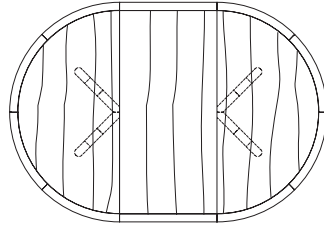

CAMEO ROUND EXTENSION TABLE

60W x 60D x 29H
(84" w/1 LEAF, 108" w/2 LEAVES)

Shown in Fumed Oak with Dark Bronze metal inlay.

The Cameo Round Extension Table features a graphic geometric base design that forms two intersecting circles. The base splits to accommodate one or two 24" leaves. Cameos are available in several shapes, sizes, and in fixed or extension versions. A wide range of wood finishes and metal inlay options offer endless variations.

CAMEO ROUND & SQUARE TABLE

29"

25 1/2" 29 1/4"

72", 78", 84", 90" or 96"

96", 102", 108", 114" or 120"

42", 48", 54",
60", 66" or 72"

Cameo Round Table

42"W x 42"D x 29"H
48"W x 48"D x 29"H
54"W x 54"D x 29"H
60"W x 60"D x 29"H
66"W x 66"D x 29"H
72"W x 72"D x 29"H

Round Extension Table (split base with one leaf)

48"W (72" w/one 24" leaf) x 48"D x 29 1/4"H
54"W (78" w/one 24" leaf) x 54"D x 29 1/4"H
60"W (84" w/one 24" leaf) x 60"D x 29 1/4"H
66"W (90" w/one 24" leaf) x 66"D x 29 1/4"H
72"W (96" w/one 24" leaf) x 72"D x 29 1/4"H

Round Extension Table (split base with two leaves)

48"W (96" w/two 24" leaves) x 48"D x 29 1/4"H
54"W (102" w/two 24" leaves) x 54"D x 29 1/4"H
60"W (108" w/two 24" leaves) x 60"D x 29 1/4"H
66"W (114" w/two 24" leaves) x 66"D x 29 1/4"H
72"W (120" w/two 24" leaves) x 72"D x 29 1/4"H