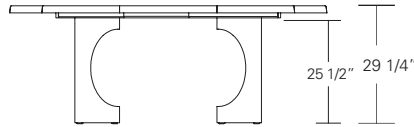

CAMEO ROUND EXTENSION TABLE

60W x 60D x 29H
(84" w/1 LEAF, 108" w/2 LEAVES)

Shown in Fumed Oak with Dark Bronze metal inlay.

The Cameo Round Extension Table features a graphic geometric base design that forms two intersecting circles. The base splits to accommodate one or two 24" leaves. Cameos are available in several shapes, sizes, and in fixed or extension versions. A wide range of wood finishes and metal inlay options offer endless variations.

CAMEO ROUND & SQUARE TABLE

29"

25 1/2" 29 1/4"

72", 78", 84", 90" or 96"

96", 102", 108", 114" or 120"

42", 48", 54",
60", 66" or 72"

Cameo Round Table

42"W x 42"D x 29"H
48"W x 48"D x 29"H
54"W x 54"D x 29"H
60"W x 60"D x 29"H
66"W x 66"D x 29"H
72"W x 72"D x 29"H

Round Extension Table (split base with one leaf)

48"W (72" w/one 24" leaf) x 48"D x 29 1/4"H
54"W (78" w/one 24" leaf) x 54"D x 29 1/4"H
60"W (84" w/one 24" leaf) x 60"D x 29 1/4"H
66"W (90" w/one 24" leaf) x 66"D x 29 1/4"H
72"W (96" w/one 24" leaf) x 72"D x 29 1/4"H

Round Extension Table (split base with two leaves)

48"W (96" w/two 24" leaves) x 48"D x 29 1/4"H
54"W (102" w/two 24" leaves) x 54"D x 29 1/4"H
60"W (108" w/two 24" leaves) x 60"D x 29 1/4"H
66"W (114" w/two 24" leaves) x 66"D x 29 1/4"H
72"W (120" w/two 24" leaves) x 72"D x 29 1/4"H