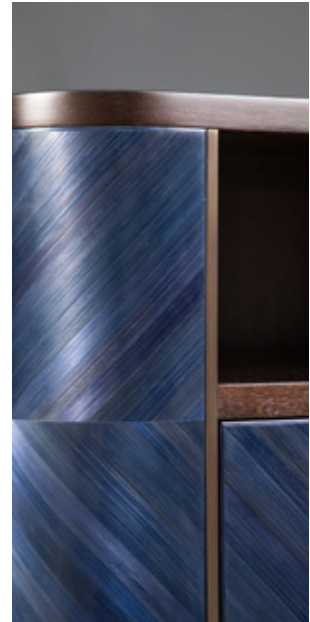

ALEXANDER
LAMONT

Tijuca Nightstand

FG007575 Deep Blue

Flowing soft lines and glowing dark surfaces suggest the Brazilian influences of this nightstand. Straw marquetry is edged with patinated brass while textured bronze handles and legs elevate the details.

Inches	W 34 1/2 in	D 21 1/4 in	H 27 in
Centimetres	W 87.5 cm	D 54 cm	H 68.5 cm

Materials : Deep Blue Straw, Anigre, Bronze Patina
App. weight : 66 kgs. / 145.5 lbs.