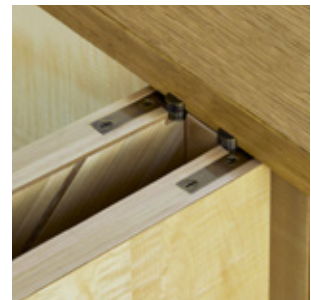

## Prism Sideboard

FG007088 Natural

*The Prism lights up in the sun, with raw oak inside and out and an enigmatic play of mother-of-pearl and muted straw marquetry on the vertical surfaces. Cast burnished-brass hardware is unique to the sideboard.*

Inches	W 66 <sup>7</sup> / <sub>8</sub> in	D 20 <sup>1</sup> / <sub>2</sub> in	H 32 <sup>5</sup> / <sub>8</sub> in
Centimetres	W 170 cm	D 52 cm	H 83 cm

Materials : Prism Natural Straw, French Oak,  
Maple, Burnished Bronze