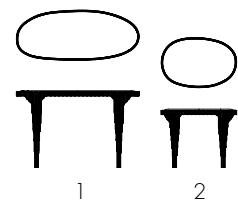

ALEXANDER
LAMONT

Lapis Side Tables

Our signature straw-textured legs raise long cabochons of Ivory lacquer. Bronze legs are available in either dark patina or burnished brass.

1. Large	FG007099	Bronze Patina			
	FG007105	Burnished Brass			
	Inches	W 10 ³ / ₈ in	L 25 ⁵ / ₈ in	H 16 in	
	Centimetres	W 26.5 cm	L 65 cm	H 40.5 cm	
	App. weight :	8.5 kgs. / 18.5 lbs.			
2. Small	FG007098	Bronze Patina			
	FG007104	Burnished Brass			
	Inches	W 10 ³ / ₈ in	L 15 ³ / ₄ in	H 12 ¹ / ₄ in	
	Centimetres	W 26.5 cm	L 40 cm	H 31 cm	
	App. weight :	6 kgs. / 13 lbs.			