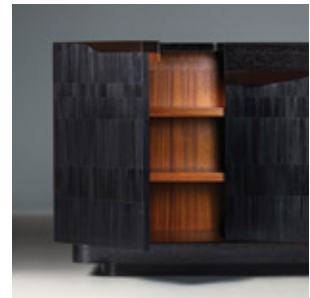

ALEXANDER
LAMONT

Estribor Drinks Cabinet

FG006984 Ebony

The Estribor drinks cabinet is a monumental yet gentle piece. Asymmetrical doors flow into each other with visual continuity and a gentle curve that invites the touch. The exterior is meticulously inlaid with straw marquetry in a staggered pattern that draws the eye around the piece. The Ebony cabinet features a tone-matched Black Oak top and warm mahogany interior. Sculptural bronzed hardware creates visual detailing and tactile pleasure.

Inches	W 50 in	D 21 1/4 in	H 33 1/4 in
Centimetres	W 127 cm	D 54 cm	H 84.5 cm

Materials : Ebony Straw, Black Oak, Mahogany Wood,
Dark Bronze Steel

App. weight : 120 kgs. / 264.5 lbs.