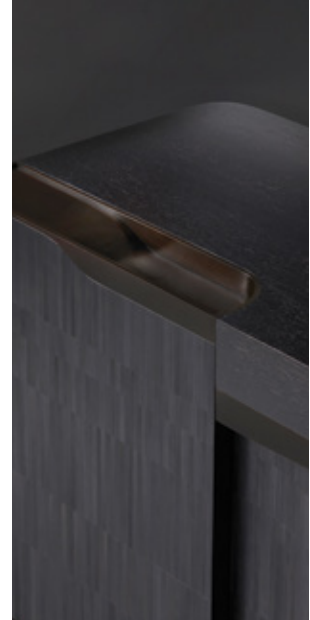

ALEXANDER
LAMONT

Estribor Drinks Cabinet

FG006984 Ebony

The Estribor drinks cabinet is a monumental yet gentle piece. Asymmetrical doors flow into each other with visual continuity and a gentle curve that invites the touch. The exterior is meticulously inlaid with straw marquetry in a staggered pattern that draws the eye around the piece. The Ebony cabinet features a tone-matched Black Oak top and warm mahogany interior. Sculptural bronzed hardware creates visual detailing and tactile pleasure.

Inches	W 50 in	D 21 1/4 in	H 33 1/4 in
Centimetres	W 127 cm	D 54 cm	H 84.5 cm

Materials : Ebony Straw, Black Oak, Mahogany Wood,
Dark Bronze Steel

App. weight : 120 kgs. / 264.5 lbs.